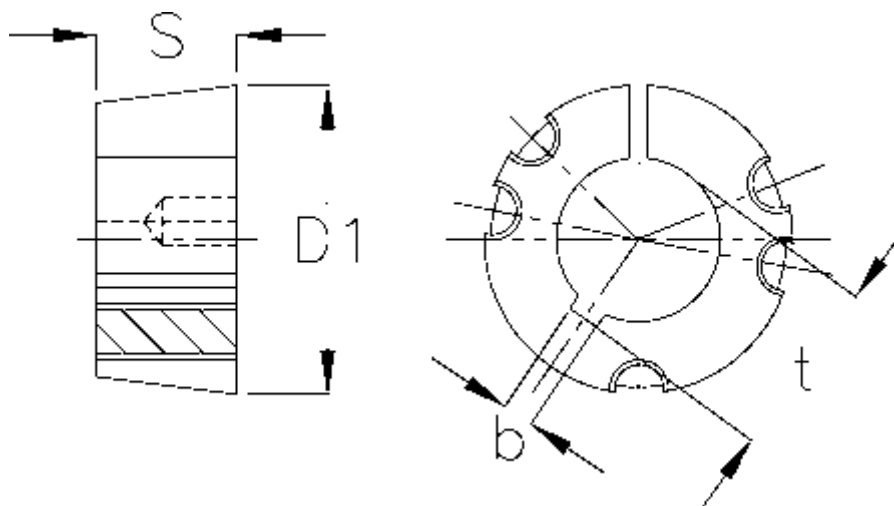

Article number: 6160403525055

Description: Taper bush 3525 bore $\varnothing 55$ mm

Measures

b	= 16
Bore	= 55
Bush type	= 3525
D1	= 127
S	= 64,9
Screw size	= 1/2 x 1 1/2"
t	= 59.3
Transmission moment	= 5060